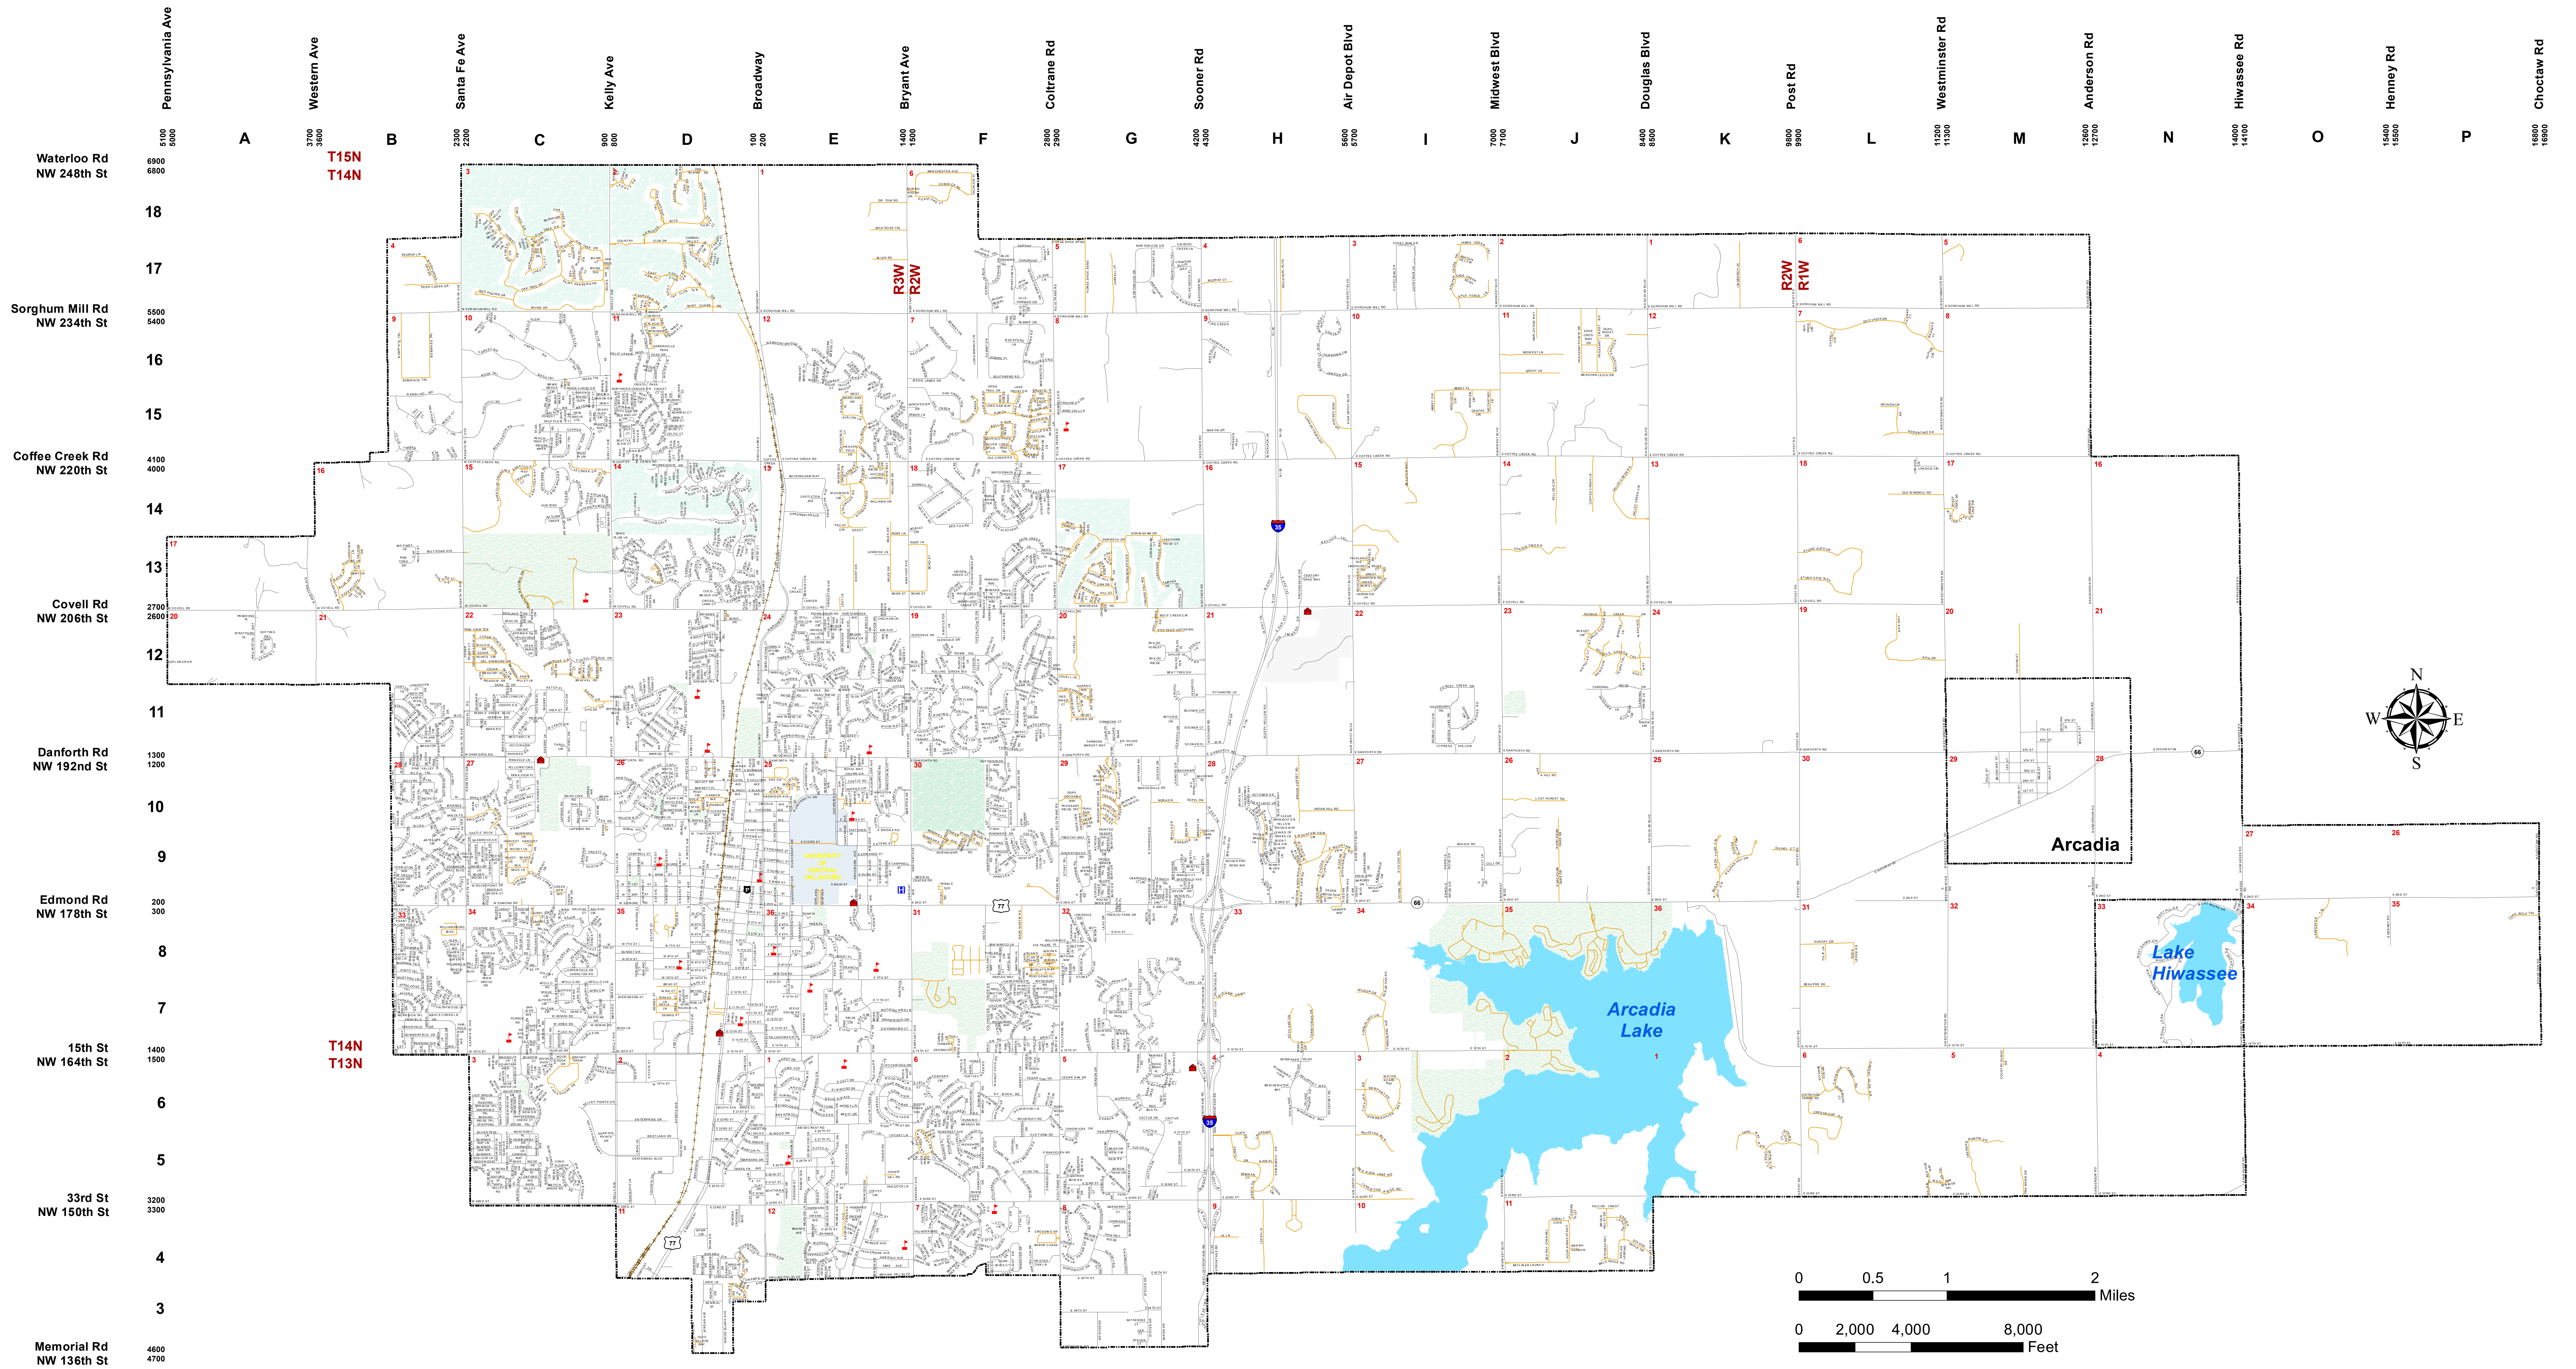

City of Edmond, Oklahoma Streets

Legend

- ▲ Fire Stations
- Hospital
- Police Station
- ▲ Schools
- Public Street
- Under Construction
- Private Street
- Railroad
- City Limits
- Crosstimbers Municipal Complex
- Golf Courses
- Lakes
- Parks
- UCO Campus

Map Produced By:
City of Edmond, Oklahoma - Information Technology & Engineering Department
Geographic Information Systems
November 18, 2013