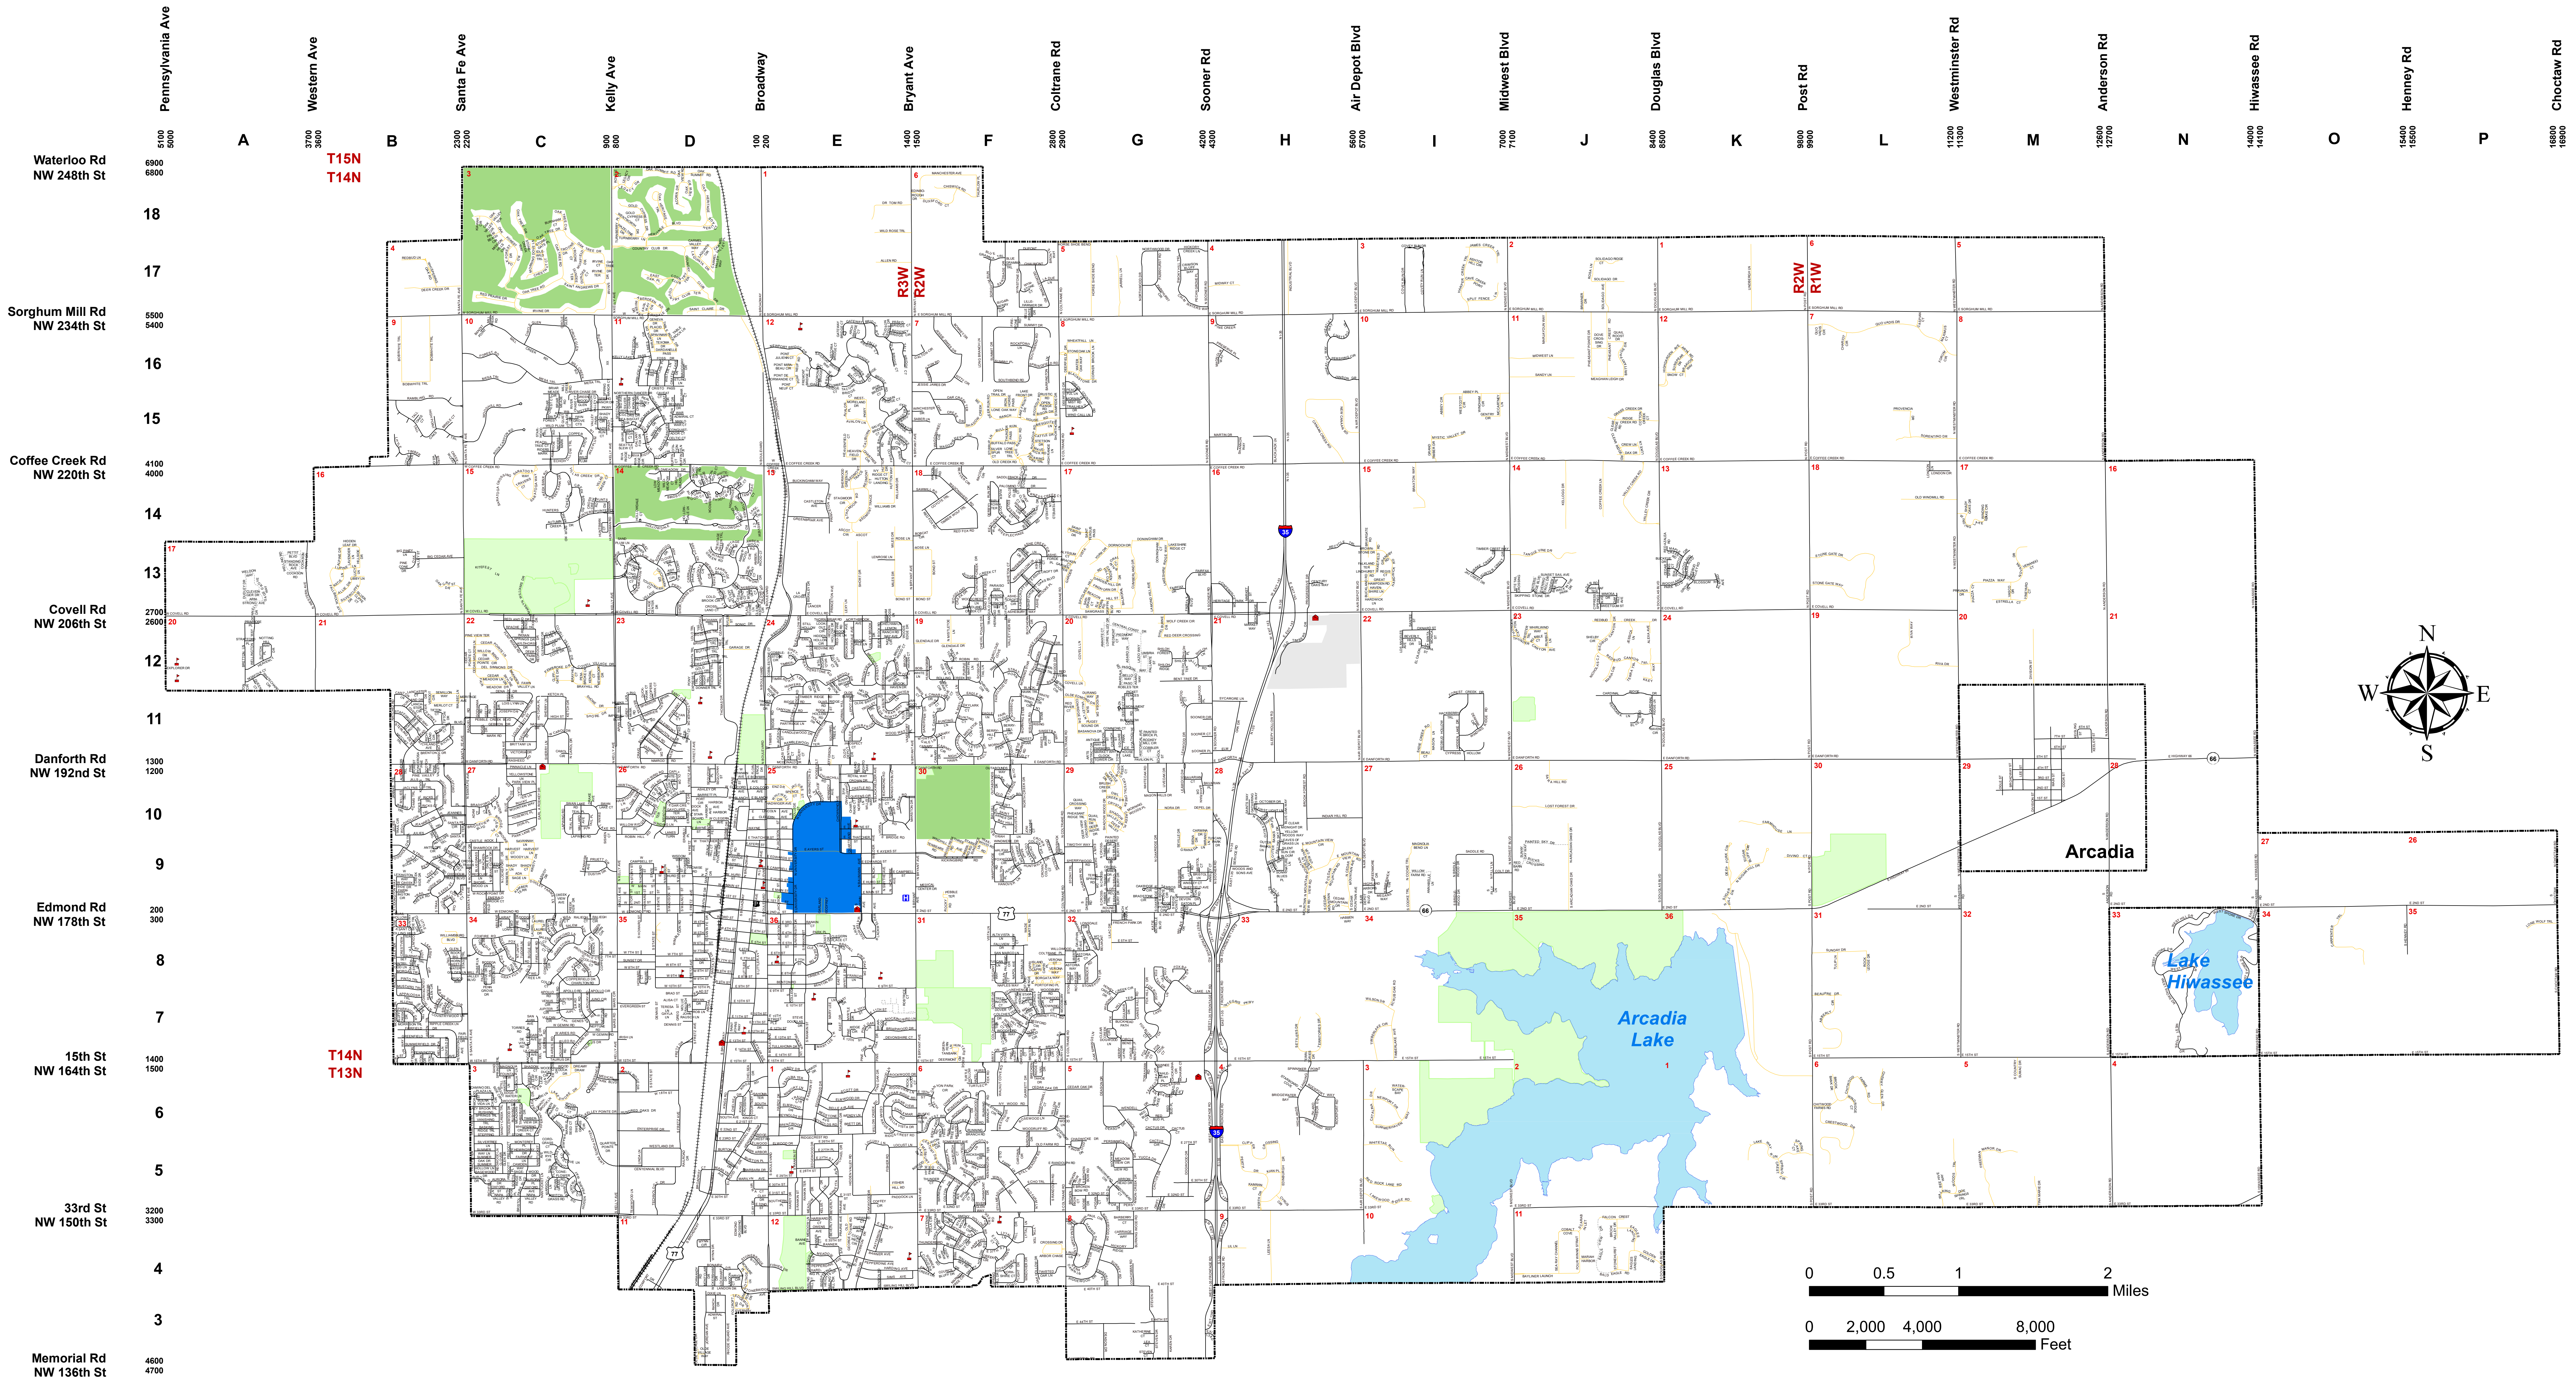

City of Edmond, Oklahoma Streets

Legend

- Fire Stations
- Hospital
- Police Station
- Schools

- City Limits
- Railroads
- Public Street
- Private Street
- Under Construction

- Lakes
- Parks
- Golf Courses
- UCO Campus
- Crossmembers Municipal Complex